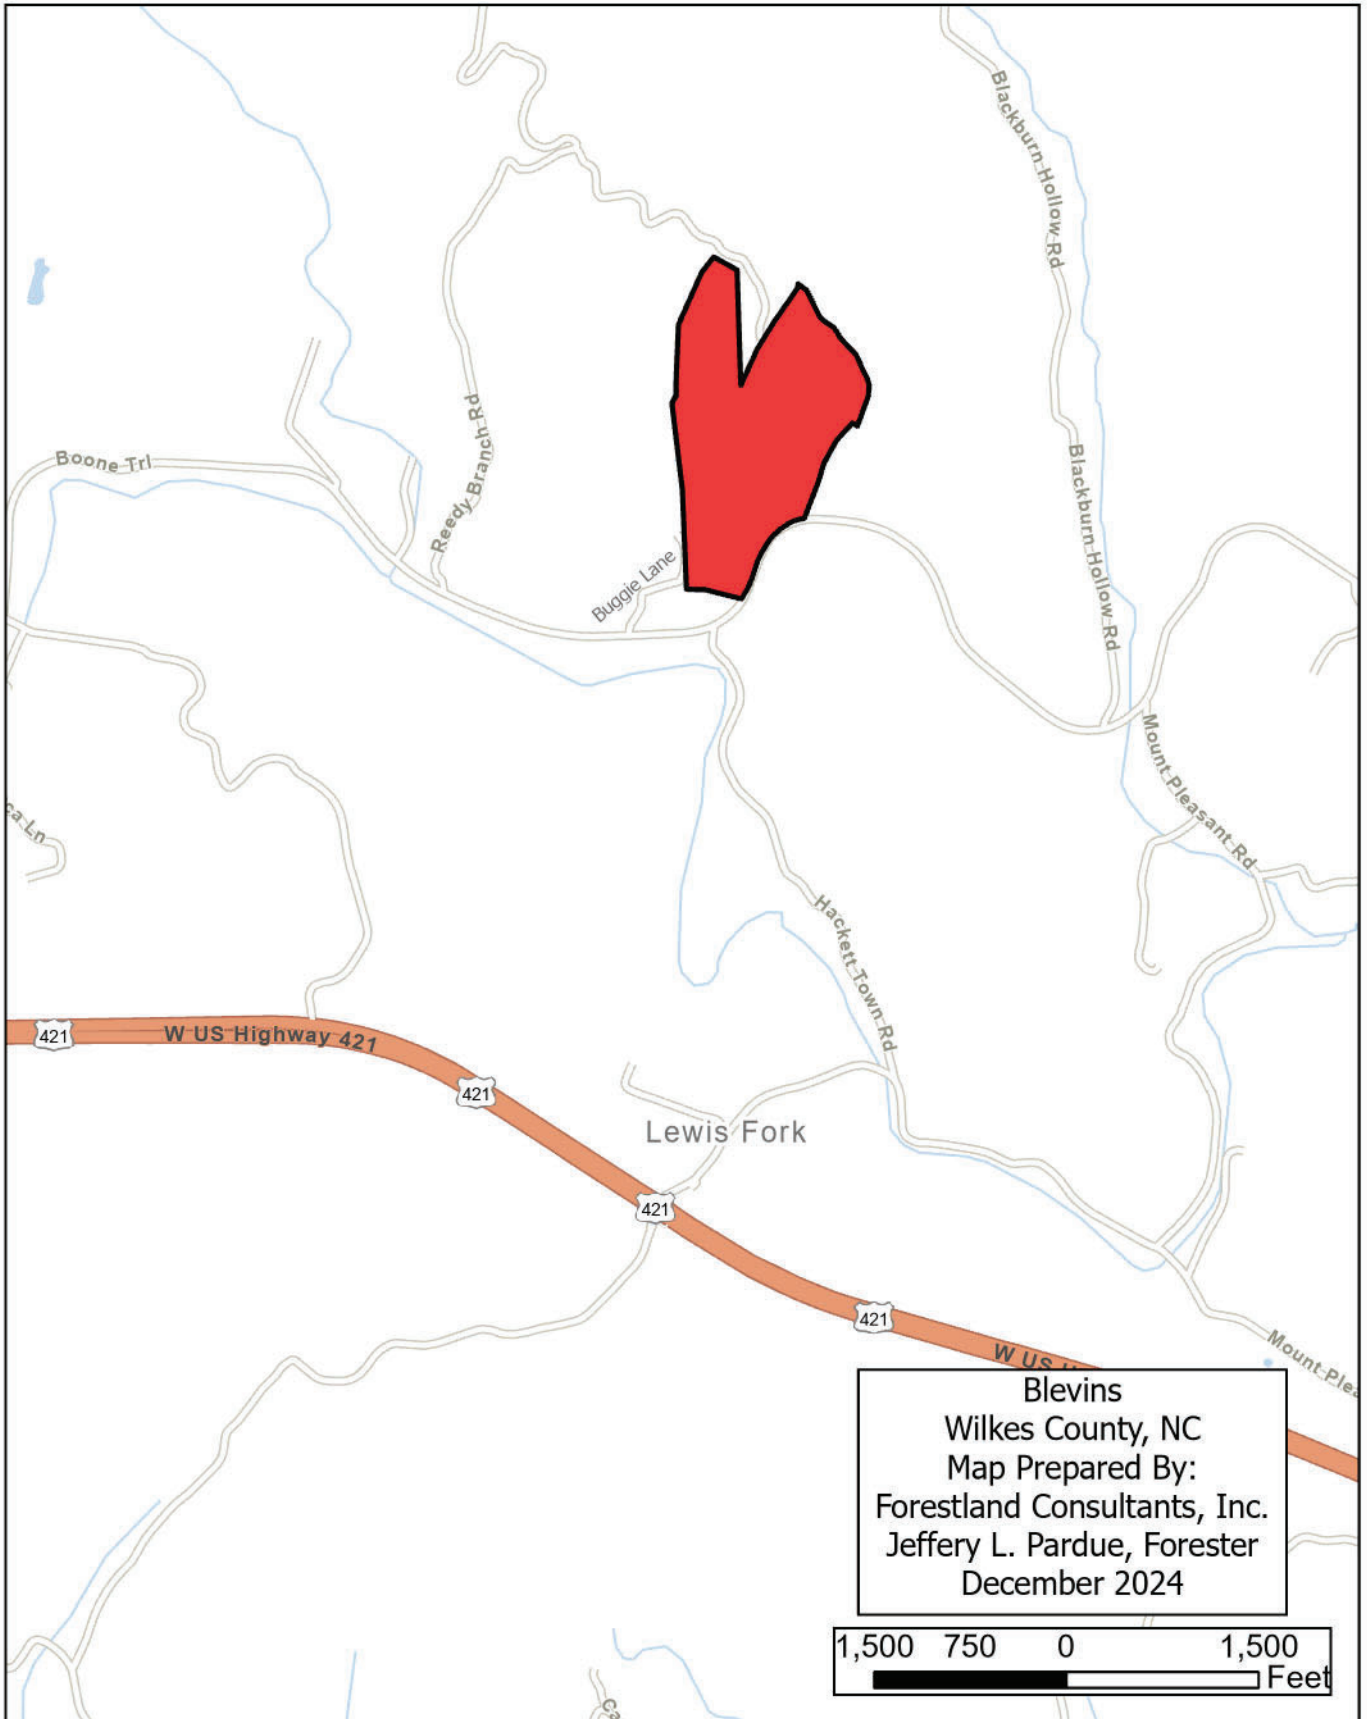

# Location Map MLS #1164527

Blevins  
Wilkes County, NC  
Map Prepared By:  
Forestland Consultants, Inc.  
Jeffery L. Pardue, Forester  
December 2024

1,500 750 0 1,500  
Feet